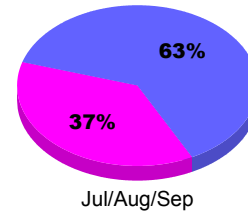

YTD Status Quo Clubs 2011-2012

Status Quo Clubs Compared to Status Quo Members

Legend: Status Quo Clubs (Cyan), Total Status Quo Members (Green)

MEMBERSHIP

**Membership Results
2011-2012**

**Membership
2010-2011**

Month	Net Memb Goal	Actual New Memb	Actual Dropped Memb	Gain/Loss of Memb	Gain/Loss of Memb
Jul/Aug/Sep		33	-6	27	3
Totals		33	-6	27	3

Membership Results 2011-2012

Goal, New, Dropped, Gain/Loss

Legend: Goal (Cyan), Actual (Green), Dropped (Yellow), Gain Loss (Magenta)

Comparison of Membership Gain/Loss

Current Year Compared to the Previous Year

Legend: Current Year (Cyan), Previous Year (Green)

Gender Comparison 2011-2012

Jul/Aug/Sep

Legend: Male (Blue), Female (Magenta)