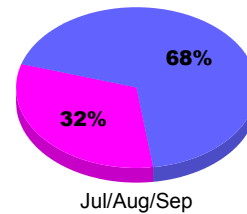

Gender Comparison 2011-2012

Legend: Male (blue), Female (magenta)