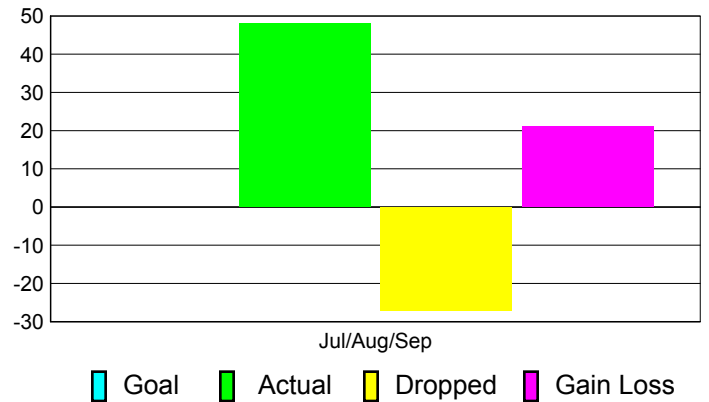

Membership Results 2011-2012

Goal, New, Dropped, Gain/Loss