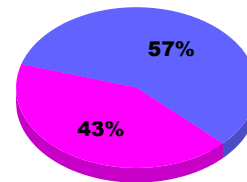

YTD Status Quo Clubs 2011-2012

Status Quo Clubs Compared to Status Quo Members

Legend: Status Quo Clubs (Cyan), Total Status Quo Members (Green)

MEMBERSHIP

**Membership Results
2011-2012**

**Membership
2010-2011**

Month	Net Memb Goal	Actual New Memb	Actual Dropped Memb	Gain/Loss of Memb	Gain/Loss of Memb
Jul/Aug/Sep		8	-26	-18	4
Totals		8	-26	-18	4

Membership Results 2011-2012

Goal, New, Dropped, Gain/Loss

Legend: Goal (Cyan), Actual (Green), Dropped (Yellow), Gain Loss (Magenta)

Comparison of Membership Gain/Loss

Current Year Compared to the Previous Year

Legend: Current Year (Cyan), Previous Year (Green)

Gender Comparison 2011-2012

Jul/Aug/Sep

Legend: Male (Blue), Female (Magenta)