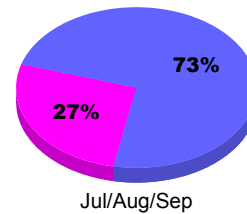

Gender Comparison 2011-2012