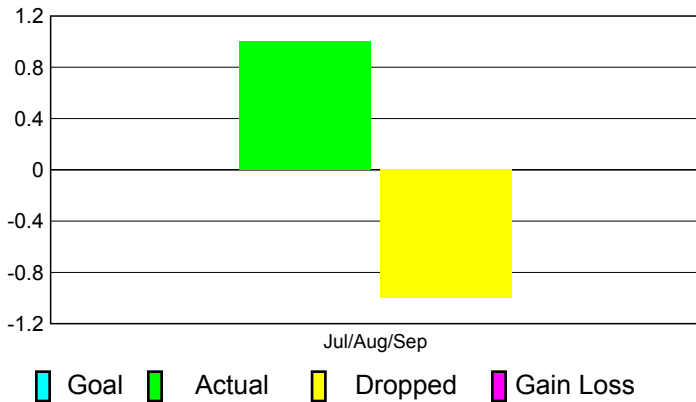

GMT: **SOMSAKDI LOVISUTH**

Location: **THAILAND**

GMT CA: **5**

CLUBS

Club Results
2011-2012

Clubs
2010-2011

Month	New Club Goal	Actual New Clubs	Actual Dropped Clubs	Gain/Loss of Clubs	Gain/Loss of Clubs
Jul/Aug/Sep		1	-1	0	0
Totals		1	-1	0	0

Club Results 2011-2012

Goal, New, Dropped, Gain/Loss

Comparison of Club Gain/Loss

Current Year Compared to the Previous Year

YTD Status Quo Clubs 2011-2012

Status Quo Clubs Compared to Status Quo Members

MEMBERSHIP