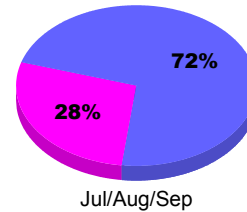

YTD Status Quo Clubs 2011-2012

Status Quo Clubs Compared to Status Quo Members

Legend: Status Quo Clubs (Cyan), Total Status Quo Members (Green)

MEMBERSHIP

Membership Results
2011-2012

Membership
2010-2011

Month	Net Memb Goal	Actual New Memb	Actual Dropped Memb	Gain/Loss of Memb	Gain/Loss of Memb
Jul/Aug/Sep		25	-23	2	-10
Totals		25	-23	2	-10

Membership Results 2011-2012

Goal, New, Dropped, Gain/Loss

Legend: Goal (Cyan), Actual (Green), Dropped (Yellow), Gain Loss (Magenta)

Comparison of Membership Gain/Loss

Current Year Compared to the Previous Year

Legend: Current Year (Cyan), Previous Year (Green)

Gender Comparison 2011-2012

Jul/Aug/Sep

Legend: Male (Blue), Female (Magenta)