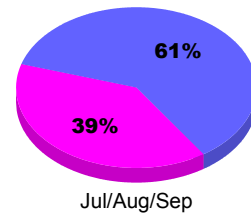

Gender Comparison 2011-2012