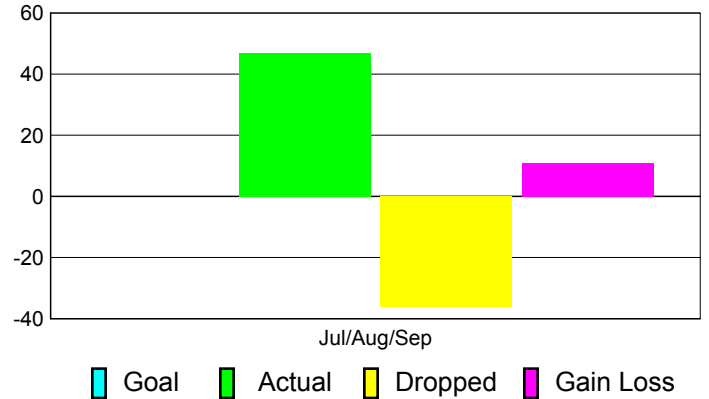

Membership Results 2011-2012

Goal, New, Dropped, Gain/Loss