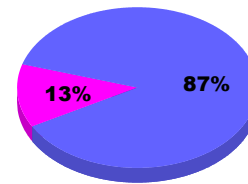

Gender Comparison 2011-2012

Jul/Aug/Sep

Legend: Male (blue), Female (magenta)