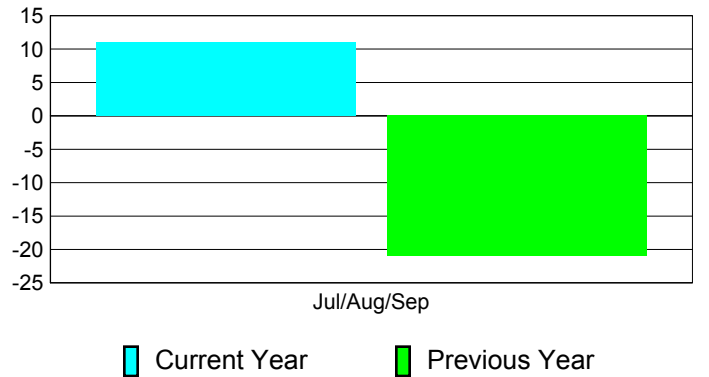

Comparison of Membership Gain/Loss

Current Year Compared to the Previous Year